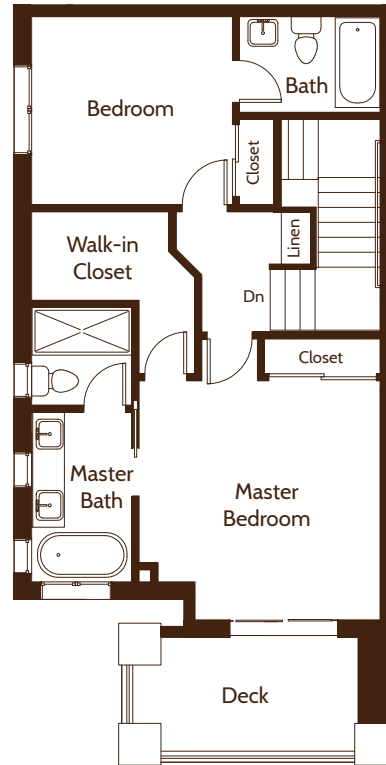

TEN 10 SANTIAGO

LEVEL ONE

LEVEL TWO

RESIDENCE 3

- Inside: 1,612 sq. ft.
- Outside: 257 sq. ft.
- 2 Bed + Den / 2.5 Bath
- 2 Parking Spaces
- 2 Levels
- 2 Decks

1010 South El Camino Real • San Clemente, CA 92672 • 1-800-619-8957 • ten10santiago.com