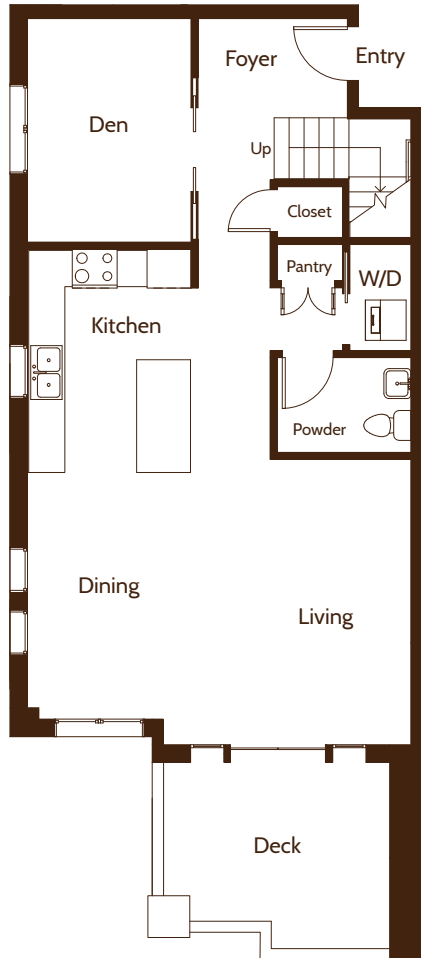

TEN 10 SANTIAGO

LEVEL ONE

LEVEL TWO

RESIDENCE 3

- Inside: 1,612 sq. ft.
- Outside: 257 sq. ft.
- 2 Bed + Den / 2.5 Bath
- 2 Parking Spaces
- 2 Levels
- 2 Decks

1010 South El Camino Real • San Clemente, CA 92672 • 1-800-619-8957 • ten10santiago.com